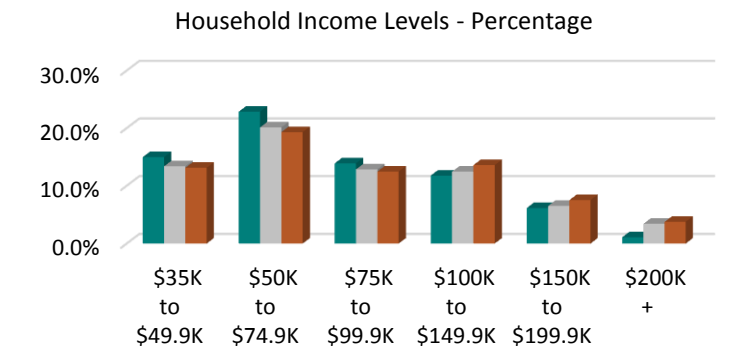

Consumer Profile Report

For Market:

Columbine Square

Market Definition:

Store: Columbine Square, Lat: 39.6232, Long: -105.0286, 3 Miles

Date Report Created:

7/7/2017

	1 Mile		2 Miles		3 Miles	
	#	%	#	%	#	%
Population by Race						
White	10,390	73.7%	30,676	73.2%	71,701	70.1%
Hispanic	2,700	19.1%	8,356	19.9%	22,874	22.4%
African American	233	1.7%	625	1.5%	1,774	1.7%
Asian	421	3.0%	1,149	2.7%	3,254	3.2%
Ancestry						
American Indian (ancestry)	99	0.7%	285	0.7%	601	0.6%
Hawaiian (ancestry)	6	0.0%	33	0.1%	115	0.1%
Household Income						
Per Capita Income	\$31,424	---	\$32,678	---	\$33,698	---
Average HH Income	\$68,358	---	\$75,435	---	\$79,749	---
Median HH Income	\$56,092	---	\$55,996	---	\$57,895	---
Less than \$25K	1,319	20.3%	3,941	21.7%	8,737	20.2%
\$25K to \$34.9K	582	9.0%	1,748	9.6%	4,352	10.1%
\$35K to \$49.9K	970	15.0%	2,426	13.4%	5,666	13.1%
\$50K to \$74.9K	1,482	22.8%	3,654	20.1%	8,342	19.3%
\$75K to \$99.9K	900	13.9%	2,332	12.8%	5,388	12.5%
\$100K to \$149.9K	763	11.8%	2,260	12.4%	5,867	13.6%
\$150K to \$199.9K	399	6.2%	1,181	6.5%	3,252	7.5%
\$200K +	71	1.1%	619	3.4%	1,618	3.7%
Education						
Less than 9th Grade	186	1.8%	1,025	3.5%	2,790	3.9%
Some HS, No Diploma	403	4.0%	1,302	4.4%	4,308	6.1%
HS Grad (or Equivalent)	2,381	23.7%	6,685	22.8%	15,891	22.4%
Some College, No Degree	2,802	27.9%	7,655	26.1%	16,646	23.5%
Associate Degree	788	7.9%	2,347	8.0%	5,760	8.1%
Bachelor Degree	2,439	24.3%	6,937	23.6%	16,884	23.8%
Graduates Degree	709	7.1%	2,475	8.4%	6,373	9.0%
Unemployment Rate						
	2.83%		3.11%		2.96%	