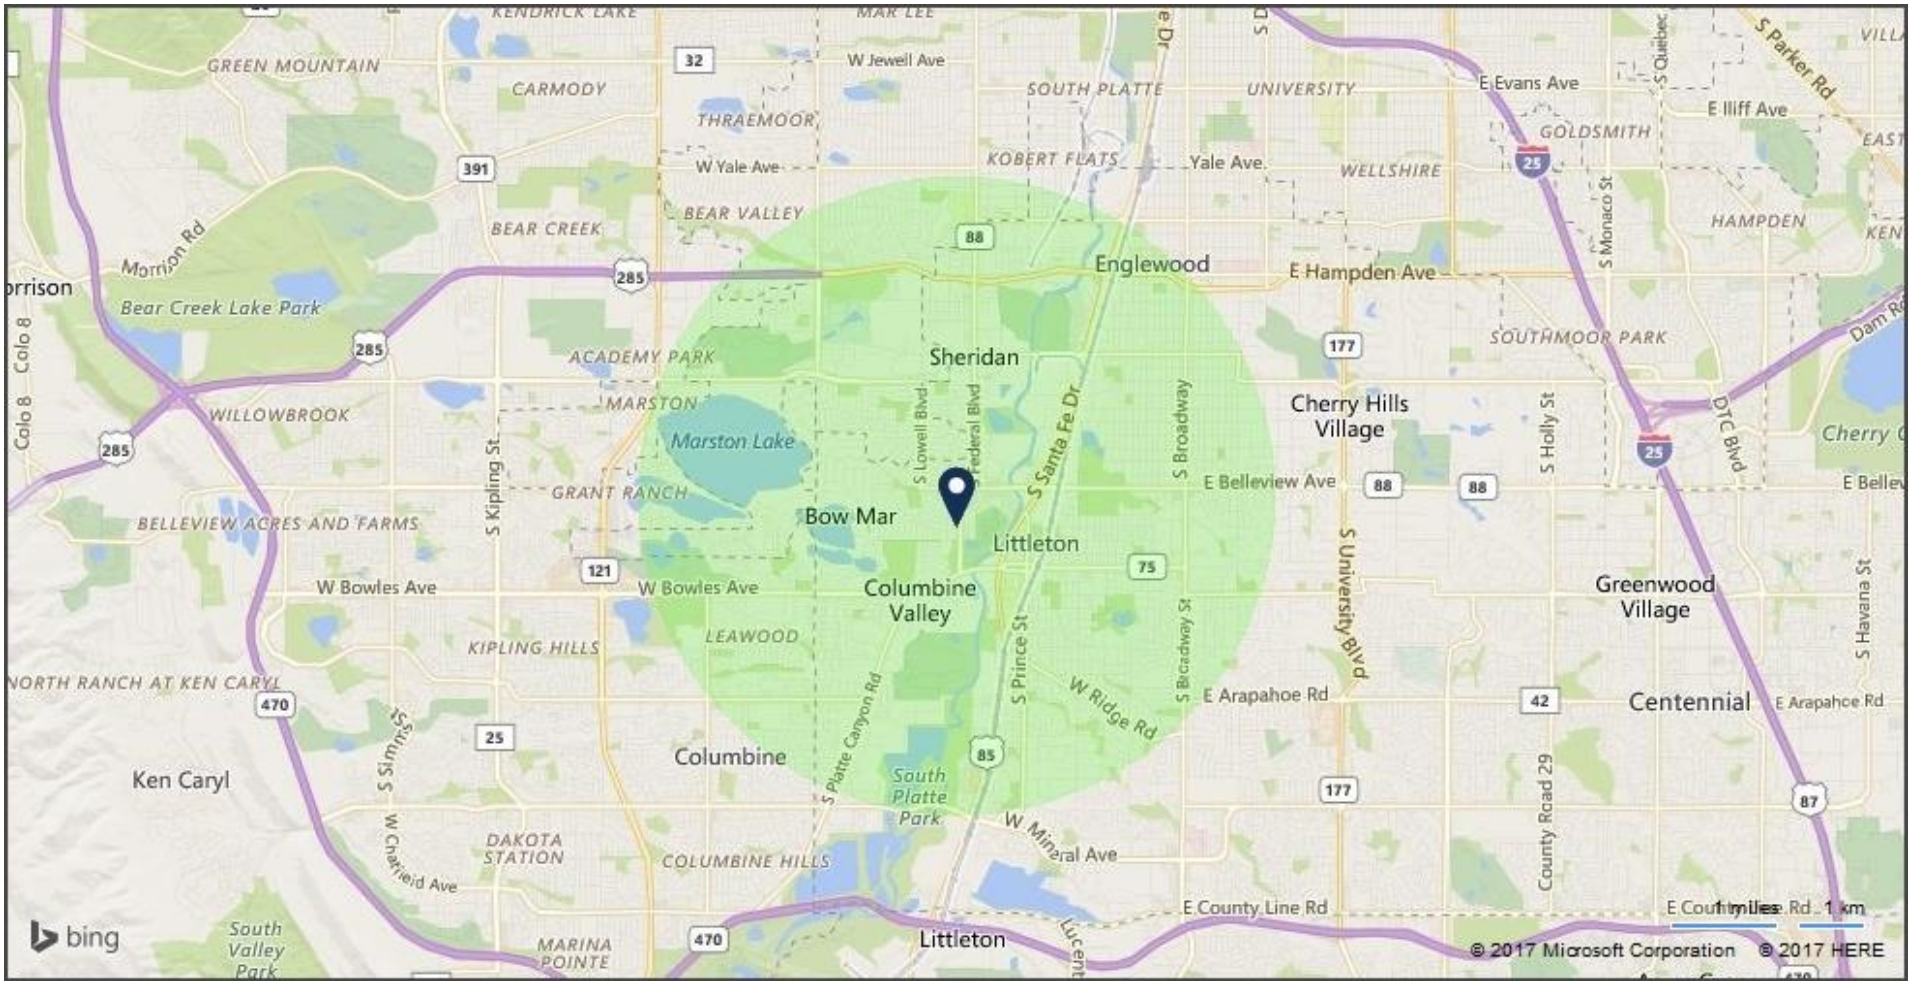

Columbine Square

5151 S. Federal Blvd. | Littleton CO

Trade Area Map

Trade Area: 3 Miles

Columbine Square

5151 S. Federal Blvd. | Littleton CO

Void Analysis Tenant Requirements

The match scoring algorithm is a proprietary index created by SiteSeer Technologies and provides the user with a visual indicator of how well one's site trade area matches the typical site location profile of each tenant chain. The match score ranges from 0-100 with a score of zero indicating that the chain has never located in a trade area similar to yours and a score of 100 indicating that the chain always locates in a trade area like yours. The algorithm looks at both (a) the percentage of times each chain locates in a trade area similar to yours, and (b) how far each site metric is from the chain's median site profile. The site profile is determined by the types of communities and trade areas where the tenant typically locates; site characteristics such as whether the chain typically locates in primary or secondary retail areas, on major arteries, or in areas of high business traffic; and trade area consumer demographics and behavior.

Tenant Search Area:

Denver, CO

Tenant Exclusion Area:

3 Miles

	<u>Minimum</u>	<u>Maximum</u>
Locations in Search Area	1	-
Locations in U.S.	1	-

Retail Classes to Include in Search:

Apparel
Appliance and Electronics
Automotive
Books, Media and Gifts
Burgers
Chicken
Coffee, Snacks and Beverages
Department Store
Dessert
Discount Stores
Eateries
Education
Fitness Gyms
Footwear
Fuel and Convenience