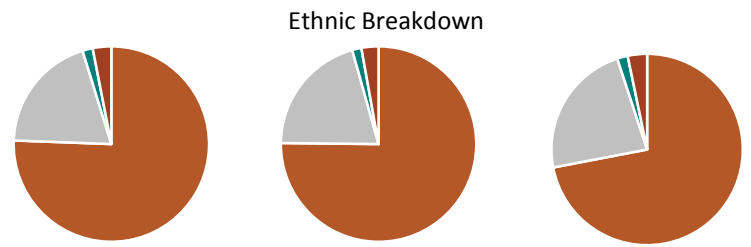

Consumer Profile Report

For Market:

Columbine Square

Market Definition:

Store: Columbine Square, Lat: 39.6232, Long: -105.0286, 3 Miles

Date Report Created:

7/7/2017

	1 Mile		2 Miles		3 Miles	
	#	%	#	%	#	%
Population by Race						
White	10,390	73.7%	30,676	73.2%	71,701	70.1%
Hispanic	2,700	19.1%	8,356	19.9%	22,874	22.4%
African American	233	1.7%	625	1.5%	1,774	1.7%
Asian	421	3.0%	1,149	2.7%	3,254	3.2%
Ancestry						
American Indian (ancestry)	99	0.7%	285	0.7%	601	0.6%
Hawaiian (ancestry)	6	0.0%	33	0.1%	115	0.1%
Household Income						
Per Capita Income	\$31,424	---	\$32,678	---	\$33,698	---
Average HH Income	\$68,358	---	\$75,435	---	\$79,749	---
Median HH Income	\$56,092	---	\$55,996	---	\$57,895	---
Less than \$25K	1,319	20.3%	3,941	21.7%	8,737	20.2%
\$25K to \$34.9K	582	9.0%	1,748	9.6%	4,352	10.1%
\$35K to \$49.9K	970	15.0%	2,426	13.4%	5,666	13.1%
\$50K to \$74.9K	1,482	22.8%	3,654	20.1%	8,342	19.3%
\$75K to \$99.9K	900	13.9%	2,332	12.8%	5,388	12.5%
\$100K to \$149.9K	763	11.8%	2,260	12.4%	5,867	13.6%
\$150K to \$199.9K	399	6.2%	1,181	6.5%	3,252	7.5%
\$200K +	71	1.1%	619	3.4%	1,618	3.7%
Education						
Less than 9th Grade	186	1.8%	1,025	3.5%	2,790	3.9%
Some HS, No Diploma	403	4.0%	1,302	4.4%	4,308	6.1%
HS Grad (or Equivalent)	2,381	23.7%	6,685	22.8%	15,891	22.4%
Some College, No Degree	2,802	27.9%	7,655	26.1%	16,646	23.5%
Associate Degree	788	7.9%	2,347	8.0%	5,760	8.1%
Bachelor Degree	2,439	24.3%	6,937	23.6%	16,884	23.8%
Graduates Degree	709	7.1%	2,475	8.4%	6,373	9.0%
Unemployment Rate						
	2.83%		3.11%		2.96%	