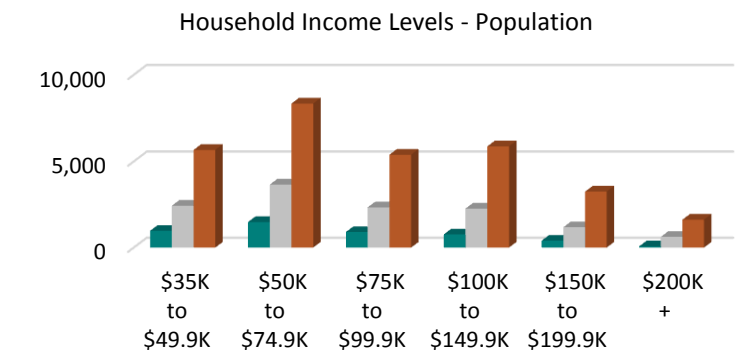

Consumer Profile Report

For Market:

Columbine Square

Market Definition:

Store: Columbine Square, Lat: 39.6232, Long: -105.0286, 3 Miles

Date Report Created:

7/7/2017

	1 Mile		2 Miles		3 Miles	
	#	%	#	%	#	%
Population by Race						
White	10,390	73.7%	30,676	73.2%	71,701	70.1%
Hispanic	2,700	19.1%	8,356	19.9%	22,874	22.4%
African American	233	1.7%	625	1.5%	1,774	1.7%
Asian	421	3.0%	1,149	2.7%	3,254	3.2%
Ancestry						
American Indian (ancestry)	99	0.7%	285	0.7%	601	0.6%
Hawaiian (ancestry)	6	0.0%	33	0.1%	115	0.1%
Household Income						
Per Capita Income	\$31,424	---	\$32,678	---	\$33,698	---
Average HH Income	\$68,358	---	\$75,435	---	\$79,749	---
Median HH Income	\$56,092	---	\$55,996	---	\$57,895	---
Less than \$25K	1,319	20.3%	3,941	21.7%	8,737	20.2%
\$25K to \$34.9K	582	9.0%	1,748	9.6%	4,352	10.1%
\$35K to \$49.9K	970	15.0%	2,426	13.4%	5,666	13.1%
\$50K to \$74.9K	1,482	22.8%	3,654	20.1%	8,342	19.3%
\$75K to \$99.9K	900	13.9%	2,332	12.8%	5,388	12.5%
\$100K to \$149.9K	763	11.8%	2,260	12.4%	5,867	13.6%
\$150K to \$199.9K	399	6.2%	1,181	6.5%	3,252	7.5%
\$200K +	71	1.1%	619	3.4%	1,618	3.7%
Education						
Less than 9th Grade	186	1.8%	1,025	3.5%	2,790	3.9%
Some HS, No Diploma	403	4.0%	1,302	4.4%	4,308	6.1%
HS Grad (or Equivalent)	2,381	23.7%	6,685	22.8%	15,891	22.4%
Some College, No Degree	2,802	27.9%	7,655	26.1%	16,646	23.5%
Associate Degree	788	7.9%	2,347	8.0%	5,760	8.1%
Bachelor Degree	2,439	24.3%	6,937	23.6%	16,884	23.8%
Graduates Degree	709	7.1%	2,475	8.4%	6,373	9.0%
Unemployment Rate						
	2.83%		3.11%		2.96%	